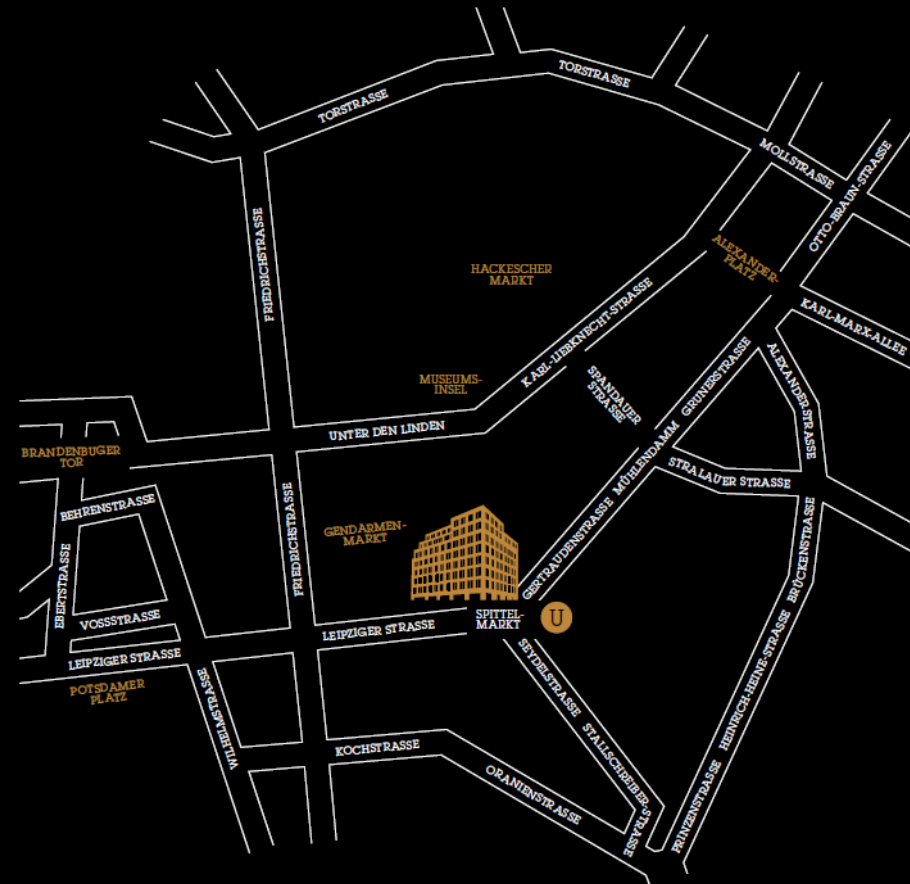

BE OUR GUEST

84 ROOMS AND SUITS

Climatronic System

Flatscreen TV

Minibar

Safe

Telephone

Bathrobe und Slipper

RESTAURANT AND BAR

Breakfast Mo-Fr 6.30-11am

Sa + Su 7am-2pm

Lunch Mo-Fr 12-3pm

Dinner daily 6-10.30pm

Bar Su-Thu until 0 am

Fr+Sa until 1 am

SAUNA UND GYM

VALET PARKING

FREE WiFi

COSMO Hotel Berlin Mitte

Spittelmarkt 13 \ 10117 Berlin

Telephone +49 (0)30 5858 2222

Fax +49 (0)30 5858 2229

info@cosmo-hostel.de

www.cosmo-hotel.de